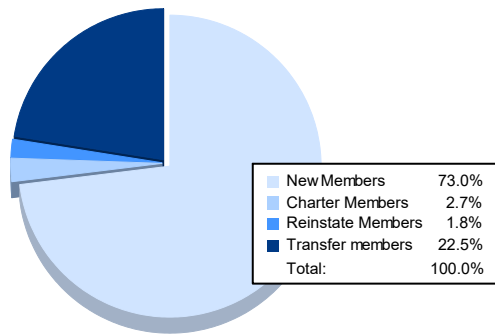

Year	New Clubs	Dropped Clubs	Gain/ Loss Clubs	New Members	Charter Members	Reinstate Members	Transfer Members	Total Member Added	Total Members Dropped	Gain/ Loss Members
2016-2017	1	2	-1	152	29	1	6	188	255	-67
2017-2018	1	6	-5	94	27	5	24	150	293	-143
2018-2019	0	0	0	99	5	8	3	115	159	-44
2019-2020	0	1	-1	103	2	1	2	108	147	-39
2020-2021	0	2	-2	81	3	2	25	111	185	-74
<b>Average</b>	<b>0</b>	<b>2</b>	<b>-2</b>	<b>106</b>	<b>13</b>	<b>3</b>	<b>12</b>	<b>134</b>	<b>208</b>	<b>-73</b>

### Membership Composition June 2021 Cumulative