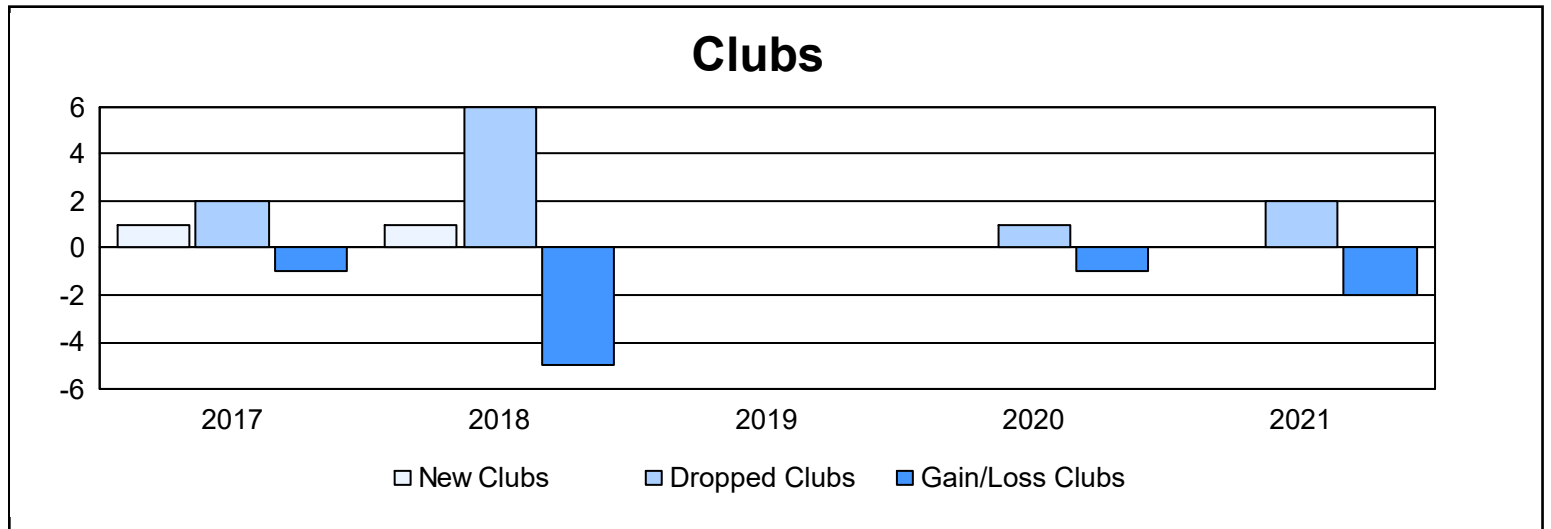

Year	New Clubs	Dropped Clubs	Gain/ Loss Clubs	New Members	Charter Members	Reinstate Members	Transfer Members	Total Member Added	Total Members Dropped	Gain/ Loss Members
2016-2017	1	2	-1	152	29	1	6	188	255	-67
2017-2018	1	6	-5	94	27	5	24	150	293	-143
2018-2019	0	0	0	99	5	8	3	115	159	-44
2019-2020	0	1	-1	103	2	1	2	108	147	-39
2020-2021	0	2	-2	81	3	2	25	111	185	-74
<b>Average</b>	<b>0</b>	<b>2</b>	<b>-2</b>	<b>106</b>	<b>13</b>	<b>3</b>	<b>12</b>	<b>134</b>	<b>208</b>	<b>-73</b>

### Membership Composition June 2021 Cumulative