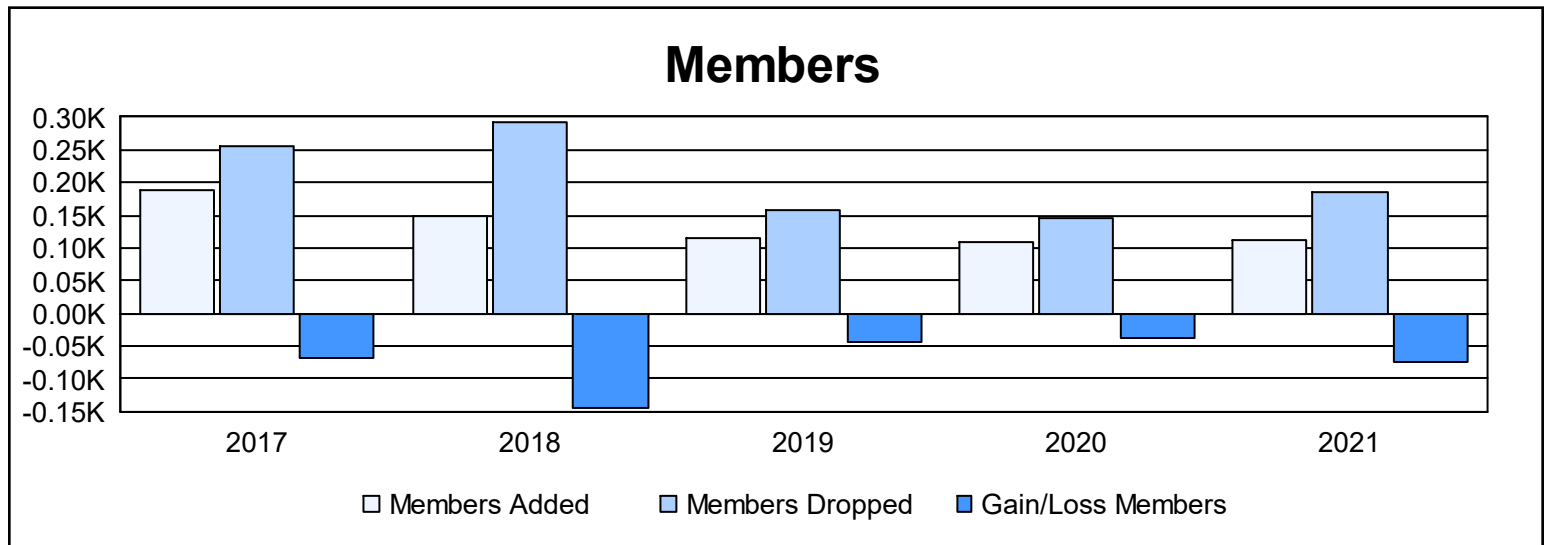

Year	New Clubs	Dropped Clubs	Gain/ Loss Clubs	New Members	Charter Members	Reinstate Members	Transfer Members	Total Member Added	Total Members Dropped	Gain/ Loss Members
2016-2017	1	2	-1	152	29	1	6	188	255	-67
2017-2018	1	6	-5	94	27	5	24	150	293	-143
2018-2019	0	0	0	99	5	8	3	115	159	-44
2019-2020	0	1	-1	103	2	1	2	108	147	-39
2020-2021	0	2	-2	81	3	2	25	111	185	-74
<b>Average</b>	<b>0</b>	<b>2</b>	<b>-2</b>	<b>106</b>	<b>13</b>	<b>3</b>	<b>12</b>	<b>134</b>	<b>208</b>	<b>-73</b>

### Membership Composition June 2021 Cumulative